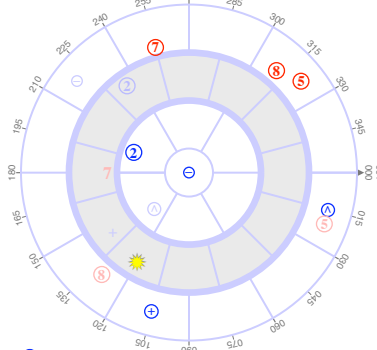

5 Scimitar 01: 3821 180+30 [41x410kts:11fp] Scimitar 01

7 Scimitar 03: 1715 1000+30 [35x420kts:11fp] Scimitar 03

5 Scimitar 04: 2628 285+00 [37-490kts:13fp] Scimitar 04

Gates of Fire

Gates of Fire 01

- ➕ Straight1
- ➔ Swept1
- Δ Delta1
- 🚀 Missile1
- ➔ Right Bank
- ➔ Level
- ➔ Left Bank
- ➔ Inverted Right Bank
- ➔ Inverted
- ➔ Inverted Left Bank
- ↑ +90
- ↑ +60
- ↑ +30
- ⬆ -30
- ⬇ -60
- ⬇ -90
- 👉 Nose Up Down
- ⊕ Canopy Up Down
- ⊖ Canopy Up Down
- ➔ Right Wing Up Down
- ⊕ Velocity Up Down
- ⊖ Velocity Up Down
- ⬆ Lift Up Down
- ⊕ Contacts Up Down
- ⊖ Contacts Up Down

1 Avenger 01: 2232 105+00 [39-475kts:12fp] Avenger 01

2 Avenger 02: 1828 120+30 [52x450kts:12fp] Avenger 02