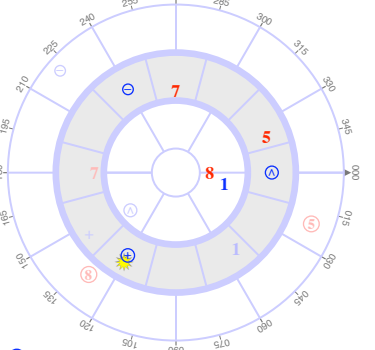

5 Scimitar 01: 3821 180+30 [41x410kts:11fp] Scimitar 01

7 Scimitar 03: 1715 1000+30 [35x420kts:11fp] Scimitar 03

5 Scimitar 04: 2628 285+00 [37-490kts:13fp] Scimitar 04

Gates of Fire

Gates of Fire 01

- ➕ Straight1
- ➔ Swept1
- Δ Delta1
- 🚀 Missile1
- ➔ Right Bank
- ➔ Level
- ➔ Left Bank
- ➔ Inverted Right Bank
- ➔ Inverted
- ➔ Inverted Left Bank
- ↑ +90
- ↑ +60
- ↑ +30
- ⬆ -30
- ⬇ -60
- ⬇ -90
- 👉 Nose Up Down
- ⊕ Canopy Up Down
- ⊖ Canopy Up Down
- ➔ Right Wing Up Down
- ⊕ Velocity Up Down
- ⊖ Velocity Up Down
- ⬆ Lift Up Down
- ⊕ Contacts Up Down
- ⊖ Contacts Up Down

1 Avenger 01: 2232 105+00 [39-475kts:12fp] Avenger 01

2 Avenger 02: 1828 120+30 [52x450kts:12fp] Avenger 02